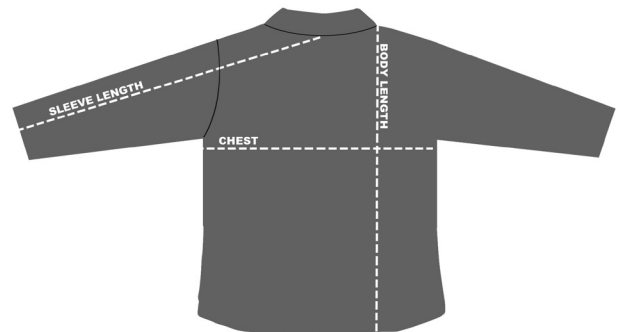

### SIZE CHART

#### HOW TO MEASURE:

Smooth out wrinkles and lay garment flat on a table before measuring.

**CHEST** – Measure from 1" below armhole straight across chest.

**SLEEVE LENGTH** – Measure from center back of neck to sleeve opening.

**BODY LENGTH** – Measure from high point shoulder to sweep opening.

SIZE (Measurement in inches)	S	M	L	XL	2XL	3XL	4XL
CHEST (1" below armhole)	21.5	22.5	24	25.5	27	29.5	31.5
SLEEVE LENGTH (from center back neck)	34.5	35	35.5	36	36.5	37	37.5
BODY LENGTH (from high point shoulder)	28	29	30	31	32	33	34