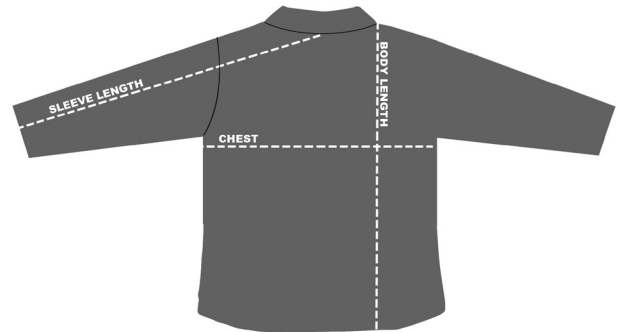

F688 Hilo

Men's 9.1 oz. 60% cotton/40% polyester slub jersey hooded full zip sweatshirt. Plenty of room for storage with chest patch and side pockets. Features rib inner collar, cuffs and bottom, and a lined hood with drawstrings.

MODEL

SIZES:
All Colors:
S | M | L | XL | 2XL | 3XL | 4XL

COLORS

Smoke

Army Green

Black

SIZE CHART

HOW TO MEASURE:

Smooth out wrinkles and lay garment flat on a table before measuring.

CHEST – Measure from 1" below armhole straight across chest.

SLEEVE LENGTH – Measure from center back of neck to sleeve opening.

BODY LENGTH – Measure from high point shoulder to sweep opening.

SIZE (Measurement in inches)	S	M	L	XL	2XL	3XL	4XL
CHEST (1" below armhole)	21.5	22.5	24	25.5	27	29.5	31.5
SLEEVE LENGTH (from center back neck)	34.5	35	35.5	36	36.5	37	37.5
BODY LENGTH (from high point shoulder)	28	29	30	31	32	33	34