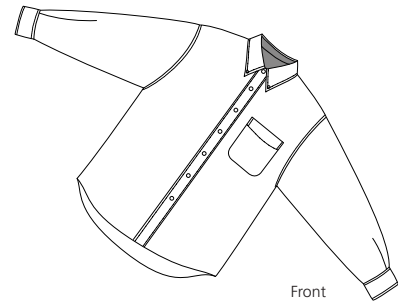

Long Sleeve Easy Care Shirt

PORT AUTHORITY®

Front

Back

S608

- * 4.5-ounce * 55/45 cotton/poly * Box back pleat
- * Contrast color inside the back yoke and collar * Dyed-to-match buttons
- * Button-through sleeve plackets * Adjustable cuffs * Button-down collar
- * Single patch pocket