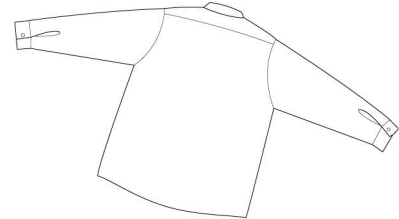

Long Sleeve Striped Industrial Work Shirt

Front

Back

CS10

- * 4.25-ounce * 65/35 poly/cotton with soil release * Open collar with stays
- * Melamine buttons * Two pockets with pencil stall

Care Instructions:

Machine wash, tumble dry.

*Meets IL50 specifications

Finished Measurements in Inches

Size	XS	S	M	L	XL	2XL	3XL	4XL	5XL	6XL
Chest	38	42	46	50	54	58	61	64	67	70
Length	30 7/8	31	31 1/8	32.25	31.37	31 3/8	31 5/8	31.75	31 7/8	31 7/8
Neck	13.5	14.5	15.5	16.5	17.5	18.5	19.5	20.5	21.5	22.5
Sleeve	32.5	33	33.5	34	34.5	34.5	35	35	35	35