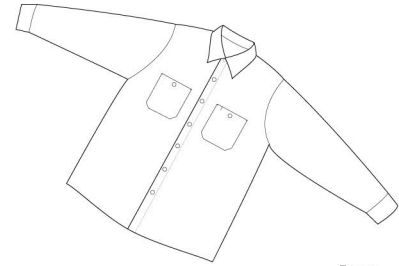

Long Sleeve Striped Industrial Work Shirt

Front

Back

CS10

- * 4.25-ounce * 65/35 poly/cotton with soil release * Open collar with stays
- * Melamine buttons * Two pockets with pencil stall

Care Instructions:

Machine wash, tumble dry.

*Meets IL50 specifications

Finished Measurements in Inches

Size	XS	S	M	L	XL	2XL	3XL	4XL	5XL	6XL
Chest	38	42	46	50	54	58	61	64	67	70
Length	30 7/8	31	31 1/8	32.25	31.37	31 3/8	31 5/8	31.75	31 7/8	31 7/8
Neck	13.5	14.5	15.5	16.5	17.5	18.5	19.5	20.5	21.5	22.5
Sleeve	32.5	33	33.5	34	34.5	34.5	35	35	35	35