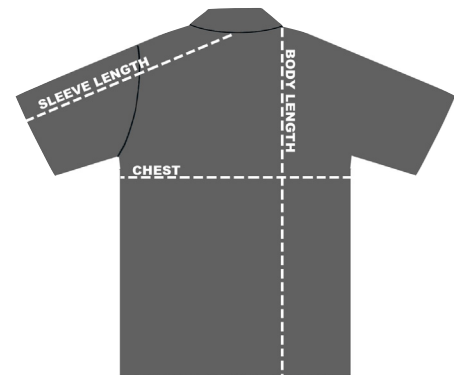

## SIZE CHART

### HOW TO MEASURE:

Smooth out wrinkles and lay garment flat on a table before measuring.

**CHEST** – Measure from 1" below armhole straight across chest.

**SLEEVE LENGTH** – Measure from center back of neck to sleeve opening.

**BODY LENGTH** – Measure from high point shoulder to sweep opening.

SIZES (Measurement in inches)	XS	S	M	L	XL	2XL	3XL	4XL
CHEST (1" Below armhole)	17.5	18.5	19.5	21.5	23.5	25.5	28	30
SLEEVE LENGTH (From center back neck)	13.75	14.5	15.25	16	16.75	17.5	18.25	19
BODY LENGTH (From high point shoulder)	24	25	26	27	28	29	30	31