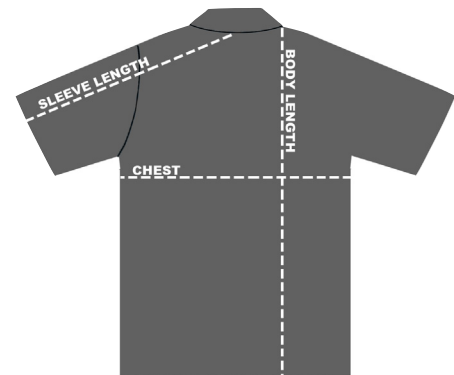

171 Lady Titan

Women's 6 oz. 100% polyester golf shirt featuring Tri-Mountain UltraCool® and antimicrobial technology. Accented with contrast panels along front and back shoulders and inside placket for a sporty look. Rib collar, three-button placket, square bottom and open cuffs. Heat seal label for ultimate comfort.

MODEL

SIZES:

All Colors:

XS | S | M | L | XL | 2XL | 3XL | 4XL

COLORS

SIZE CHART

HOW TO MEASURE:

Smooth out wrinkles and lay garment flat on a table before measuring.

CHEST – Measure from 1" below armhole straight across chest.

SLEEVE LENGTH – Measure from center back of neck to sleeve opening.

BODY LENGTH – Measure from high point shoulder to sweep opening.

SIZES (Measurement in inches)	XS	S	M	L	XL	2XL	3XL	4XL
CHEST (1" Below armhole)	17.5	18.5	19.5	21.5	23.5	25.5	28	30
SLEEVE LENGTH (From center back neck)	13.75	14.5	15.25	16	16.75	17.5	18.25	19
BODY LENGTH (From high point shoulder)	24	25	26	27	28	29	30	31