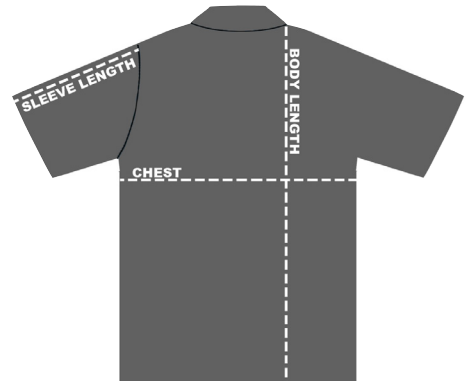

122C Momentum Camo

Ideal for hunting, fishing, and most outdoor activities, our camouflage crew-neck features the popular Realtree AP™ pattern. This 5 oz. 100% polyester mesh short sleeve shirt features Tri-Mountain UltraCool® moisture wicking technology. Accented with a square bottom and open cuffs. Heat seal label for ultimate comfort.

MODEL

SIZES:
S | M | L | XL | 2XL | 3XL | 4XL

COLORS

Realtree AP™

SIZE CHART

HOW TO MEASURE:

Smooth out wrinkles and lay garment flat on a table before measuring.

CHEST – Measure from 1" below armhole straight across chest.

SLEEVE LENGTH – Measure from top of armhole to sleeve opening.

BODY LENGTH – Measure from high point shoulder to sweep opening.

SIZES (Measurement in inches)	S	M	L	XL	2XL	3XL	4XL
CHEST (1" below armhole)	19.5	21.5	23.5	25.5	27.5	29.5	31.5
SLEEVE LENGTH (From high point shoulder)	14.5	15	15.5	16	16.5	17	17.5
BODY LENGTH (From high point shoulder)	27.5	28.5	29.5	30.5	31.5	32.5	33